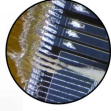

• WYLIE® 威利 •

Nano conductive silver paste

Suitable for repairing yellow
screen, green screen, and
white screen lines caused
by water damage on
iPhone screen;

Pasta Tinta

Conductiva Prata WYLIE WL-511