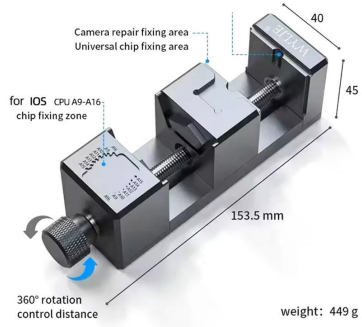

WYLIE 威利

Phone/Camera Maintenance
Special Fixture Fixed

Suporte Para Reparo
Câmera do iPhone WYLIE WL- 798

IOS A9-A16
chip fixing zone