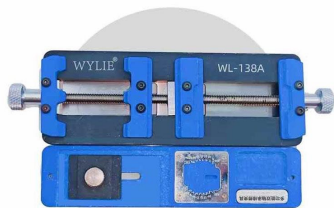

· WYLIE® 威利 ·

Multi-functional Double Bearing Repair Fixture

High-temperature-resistant general-purpose precision double-bearing
integrated maintenance jig

Suporte De Placa

Celulares Universal WL-138A WYLIE

WL-138A