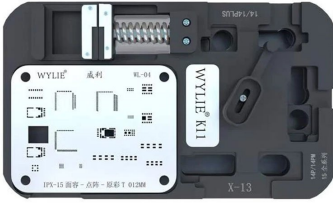

WYLIE 威利

Face Lattice Maintenance Fixture

NEW!

For iPhoneX/11/12/13/14/15 Full Series

Base Reparo Face ID
X ao 15PM WYLIE K11