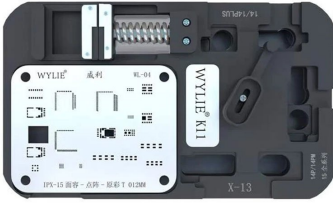

WYLIE 威利

Face Lattice Maintenance Fixture

NEW!

For PhoneX/11/12/13/14/15 Full Series

Base Reparo Face ID
X ao 15PM WYLIE K11