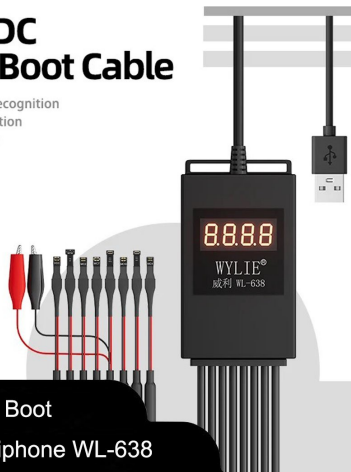

### Smart DC Power Boot Cable

- Accurate Current Recognition
- Overvoltage Protection
- USB Input Interface
- High Refresh Rate

WYLIE WL-638

Cabo Power Boot  
Digital Para iphone WL-638

WYLIE® 威利