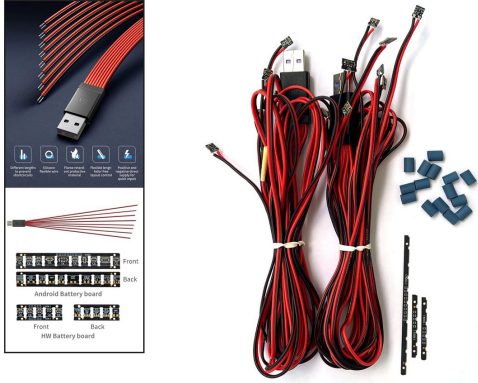

WYLIE® 威利

Cabo Power Boot

Android Qianli QL-Iboot

WYLIE® 威利

QIANLI 潜力 iPower Pro Max 7th