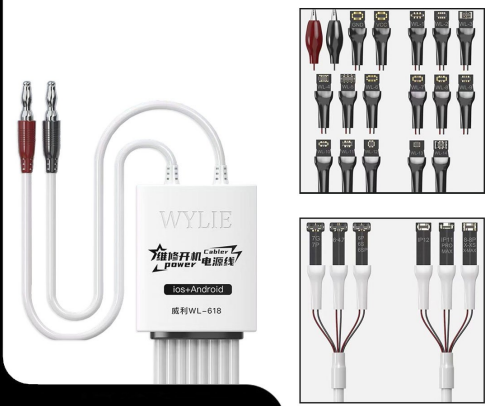

Cabo Power Boot  
iphone 6s ao 15 PM WL- 619

WYLIE® 威利

Cabo Power Boot

Android Qianli QL-Iboot

WYLIE® 威利

QIANLI 潜力 iPower Pro Max 7th

New Upgrade

iPhone 6-14 Series

Cabo Power Boot

iPhone Qianli Ipower Pro Max

WYLIE® 威利

Digital display design

20000+key tests  
Metal keys are comfortable and durable

Cabo Power Boot Digital

E Botão Ligar iPhone WL-615

WYLIE® 威利®

Cabo Power Boot  
Android e iPhone WYLIE WL-618

WYLIE®