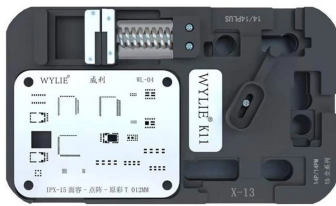

Face Lattice Maintenance Fixture

NEW!

For iPhoneX/11/12/13/14/15 Full Series

Base Reparo Face ID
X ao 15PM WYLIE K11