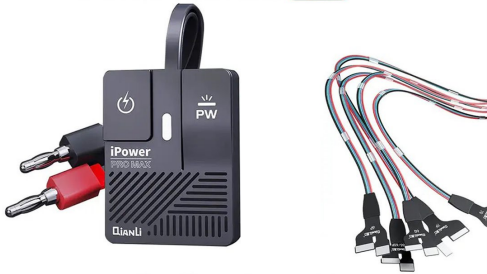

Cabo Power Boot  
iphone 6s ao 15 PM WL- 619

WYLIE® 威利

Cabo Power Boot

Android Qianli QL-Iboot

WYLIE® 威利

QIANLI 潜力 iPower Pro Max 7th

New Upgrade

iPhone 6-14 Series