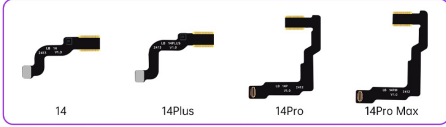

WYLIE 威利

Front camera repair cable

Flex FPC Reparo

Câmera Frontal iPhone Luban

兼容新版本iOS
Compatible With New Versions Of iOS

WYLIE 威利