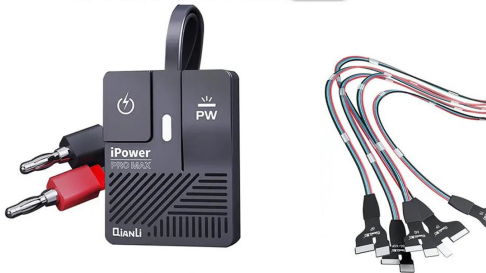

WYLIE 威利

Cabo Power Boot

Android Qianli QL-Iboot

WYLIE 威利

Qianli 潜力 iPower Pro Max 7th

New Upgrade

iPhone 6-14 Series

Cabo Power Boot