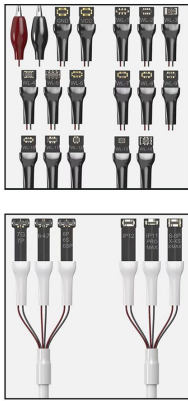

3A 2 IN 1 USB cable(6 Ports)

- 7/7P :1
- 6P/6S/6SP :2
- 8/8P/X/XS/Max/XR :3
- 11/11Pro/11PM :4
- 15/15PL/12/12mini/12P/12PM :5
- 13/13mini/13P/13PM :6
- 14/14P/14PL/14PM/15P/15PM

Cabo Power Boot

iphone 6s ao 15 PM WL- 619

WYLIE 威利

Cabo Power Boot

Android Qianli QL-Iboot

WYLIE 威利

Qianli 潜力 iPower Pro Max 7th

New Upgrade

iPhone 6-14 Series

Cabo Power Boot

iPhone Qianli Ipower Pro Max

WYLIE® 威利

Digital display design

20000+key tests
Metal keys are comfortable and durable

Cabo Power Boot Digital
E Botão Ligar iPhone WL-615

WYLIE® 威利

Cabo Power Boot
Android e iPhone WYLIE WL-618

WYLIE®

Face ID Adjustment Axis To Extend The Flex

JBC

• WYLIE® 威利 •

C245

Cabo Estação De Solda
Para Sugon JBC C245

JBC

• WYLIE® 威利 •