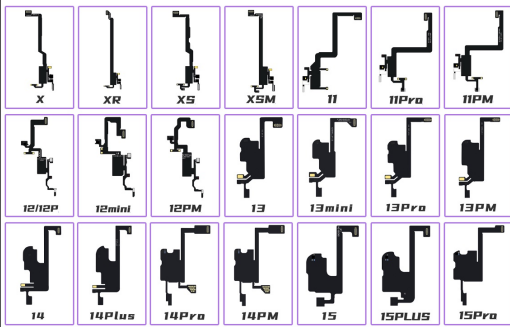

True Tone Repair Cable

兼容新版本iOS
Compatible With New Versions Of iOS

Flex Luban Auricular

True Tone iPhone Luban

WYLIE 威利

L3