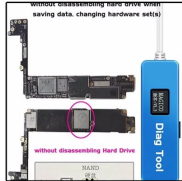

Magico Diag Tool

Magico Diag Tool helps enter Purple-screen Mode without having to use a PC