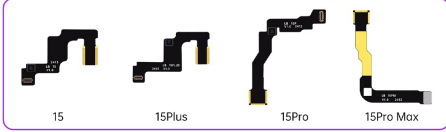

WYLIE 威利

Front camera repair cable

Flex FPC Reparo

Câmera Frontal iPhone Luban

兼容新版本iOS
Compatible With New Versions Of iOS

WYLIE 威利