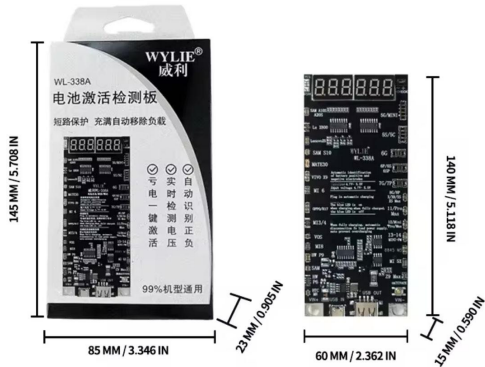

WYLIE® 威利

USB-C Data Cable Detection Board

Placa Testador De Cabo De Dados Usb / Type-c WYLIE

WYLIE® 威利

Huawei/Android Universal test board

Mobile phone tests that meet different specifications of Cato

Placa de Teste Sinal de Smartphone Universal WYLIE

Suitable for IP mobile phones Single/Dual SIM series

WYLIE® 威利®

Placa Reativador de Bateria
iPhone e Android WYLIE WL-338A

WYLIE® 威利®

Smooth and precise gluing

5CC
CYLINDER SPECIAL

ERGONOMIC DESIGN
FIXED SLOT DESIGN
STORAGE NOZZLE TUBE