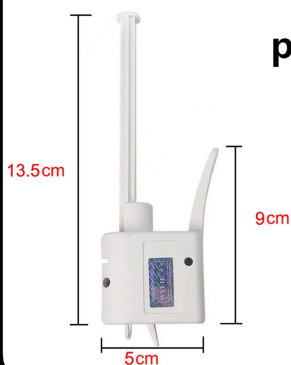

Smooth and precise gluing

5CC
CYLINDER SPECIAL

ERGONOMIC DESIGN
FIXED SLOT DESIGN
STORAGE NOZZLE TUBE

WL-005

Pistola Aplicador de Cola
e Fluxo para Seringa 5cc WYLIE

WYLIE® 威利®

(Hog Bristle + wire material)
ANTI-STATIC BRUSH
FOR PCB CLEAN

- 细钢丝材料
  Wire Material
- 不锈钢手柄
  Zinc Plated Steel handle
- 防静电防烫热缩管
  Shrink Tubing for Anti Static&Scalding
- 猪鬃毛材料
  Hog Bristle Material