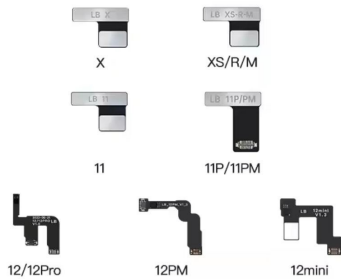

External Battery Cable

Using Imported Chips

No Restart Low Pow Consumption

Tag Reparo Saúde

Das Bateria iPhone Luban

Face ID Repair Flex Cable Full Set

Tag Reparo

FACE ID Do iPhone Luban

兼容新版本iOS
Compatible with new versions of iOS

Rear Camera Tag-on Repair FPC

Tag Reparo Câmera

traseira iPhone Luban

WYLIE 威利

INTEGRATED DOT MATRIX CHIP

Direct installation without conversion gasket

X-12PM