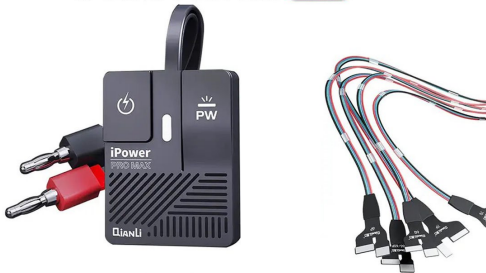

WYLIE 威利

Cabo Power Boot

Android Qianli QL-Iboot

WYLIE 威利

QIANLI 潜力

iPower Pro Max 7th

New Upgrade

iPhone 6-14 Series