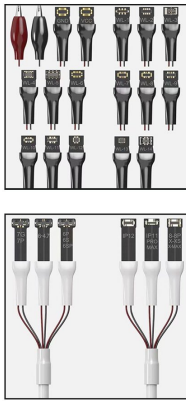

3A 2 IN 1 USB cable(6 Ports)

- 7/7P :1
- 6P/6S/6SP :2
- 8/8P/X/XS/Max/XR :3
- 11/11Pro/11PM :4
- 15/15PL/12/12mini/12P/12PM :5
- 13/13mini/13P/13PM :6
- 14/14P/14PL/14PM/15P/15PM

Cabo Power Boot

iphone 6s ao 15 PM WL- 619

WYLIE 威利

Cabo Power Boot

Android Qianli QL-Iboot

WYLIE 威利

QIANLI 潜力

iPower Pro Max 7th

New Upgrade

iPhone 6-14 Series

Cabo Power Boot

iPhone Qianli Ipower Pro Max

WYLIE® 威利

Digital display design

20000+key tests
Metal keys are comfortable and durable

Cabo Power Boot Digital

E Botão Ligar iPhone WL-615

WYLIE® 威利

Cabo Power Boot

Android e iPhone WYLIE WL-618

WYLIE®

Face ID Adjustment Axis To Extend The Flex

JBC

• WYLIE® 威利 •

C245

Cabo Estação De Solda
Para Sugon JBC C245