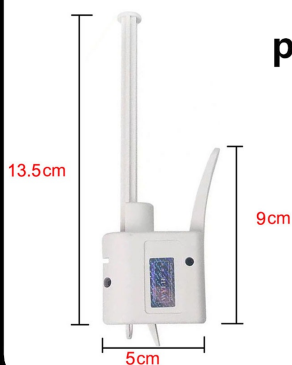

Smooth and precise gluing

5CC
CYLINDER SPECIAL

ERGONOMIC DESIGN
FIXED SLOT DESIGN
STORAGE NOZZLE TUBE

WL-005

Pistola Aplicador de Cola
e Fluxo para Seringa 5cc WYLIE

WYLIE® 威利®

(Hog Bristle + wire material)
ANTI-STATIC BRUSH
FOR PCB CLEAN

- 细钢丝材料
  Wire Material
- 不锈钢手柄
  Zinc Plated Steel handle
- 防静电防烫热缩管
  Shrink Tubing for Anti Static&Scalding
- 猪鬃毛材料
  Hog Bristle Material