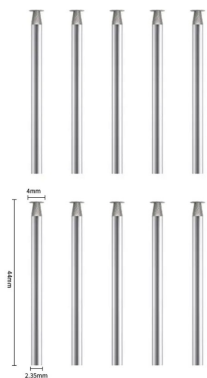

• WYLIE® 威利 •

Kit Ponta Mini Retifica
para Corte 10 Unidades

• WYLIE® 威利 •