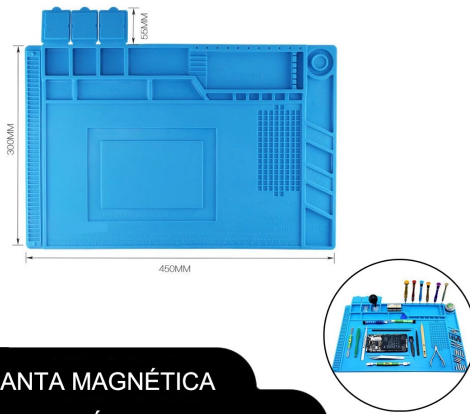

MANTA MAGNÉTICA
ANTI ESTÁTICA S-160 WYLIE

• WYLIE® 威利 •