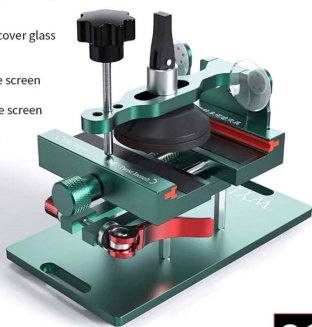

WYLIE® 威利®

4-in-1 rotation Multi-purpose fixture

- Split the back cover glass of the phone
- Split the phone screen
- Side-mount the screen
- Camera fixture

360°

Universal models

Suporte Fixação

Giratória Universal WYLIE WL-135A

Glue removal grinding cutting multi-functional expansion

- One-click start
- Easy glue removal
- No damage to the screen

Super endurance

Upgraded screen glue remover