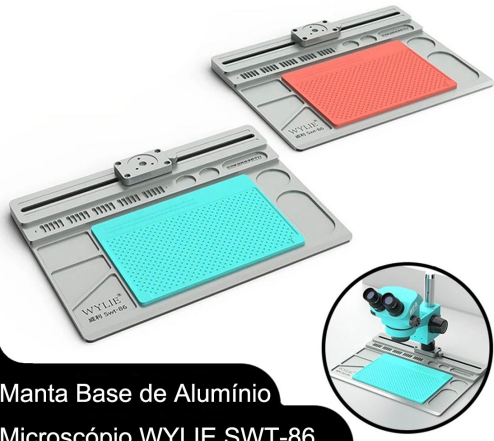

• WYLIE® 威利 •

Manta Base de Alumínio
Microscópio WYLIE SWT-86

• WYLIE® 威利 •