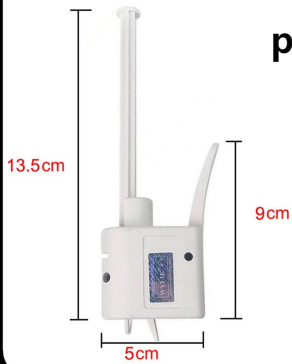

Smooth and precise gluing

5CC
CYLINDER SPECIAL

ERGONOMIC DESIGN
FIXED SLOT DESIGN
STORAGE NOZZLE TUBE

WL-005

Pistola Aplicador de Cola
e Fluxo para Seringa 5cc WYLIE

WYLIE® 威利®

(Hog Bristle + wire material)
ANTI-STATIC BRUSH
FOR PCB CLEAN

- 细钢丝材料
  Wire Material
- 不锈钢手柄
  Zinc Plated Steel handle
- 防静电防烫热缩管
  Shrink Tubing for Anti Static&Scalding
- 猪鬃毛材料
  Hog Bristle Material