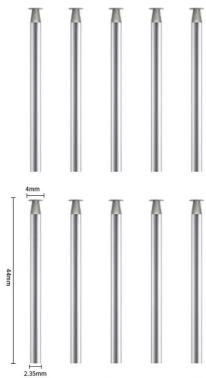

• WYLIE® 威利 •

Kit Ponta Mini Retifica
para Corte 10 Unidades

• WYLIE® 威利 •