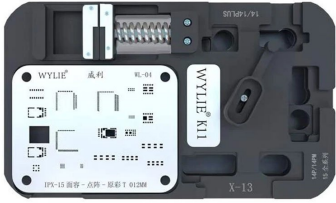

For PhoneX/11/12/13/14/15 Full Series

Base Reparo Face ID

X ao 15PM WYLIE K11

WYLIE 威利

- Compatível
- Com
- Seringa 10cc
- Fluxo
- Solda em pastoso
- Tinta
- Etc...