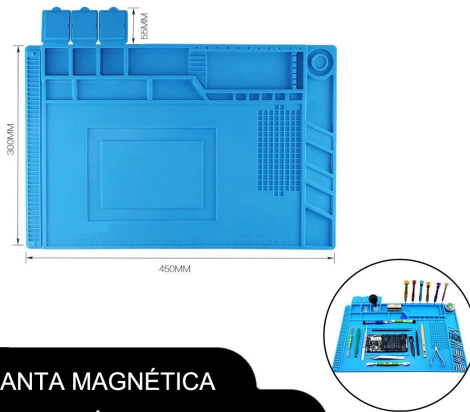

MANTA MAGNÉTICA
ANTI ESTÁTICA S-160 WYLIE

• WYLIE® 威利 •