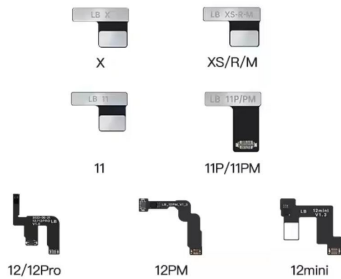

External Battery Cable

Using Imported Chips

No Restart Low Pow Consumption

Tag Reparo Saúde

Das Bateria iPhone Luban

Face ID Repair Flex Cable Full Set

Tag Reparo

FACE ID Do iPhone Luban

兼容新版本iOS
Compatible with new versions of iOS

Rear Camera Tag-on Repair FPC

Tag Reparo Câmera

traseira iPhone Luban

INTEGRATED DOT MATRIX CHIP

Direct installation without conversion gasket

X-12PM

13-14PM