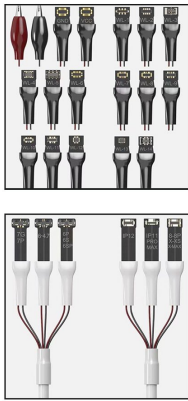

Cabo Multimetro Ponteira
Teste De Prova Tipo Agulha WL-042

• WYLIE® 威利 •

Cabo Power Boot
Ipad WYLIE WL-648

WYLIE 威利

iPhone DC Power Boot Line

3A 2 IN 1 USB cable(6 Ports)

- 7/7P :1
- 6P/6S/6SP :2
- 8/8P/X/XS/Max/XR :3
- 11/11Pro/11PM :4
- 15/15PL/12/12mini/12P/12PM :5
- 13/13mini/13P/13PM :6
- 14/14P/14PL/14PM/15P/15PM

Cabo Power Boot

iphone 6s ao 15 PM WL- 619

WYLIE 威利

Cabo Power Boot

Android Qianli QL-Iboot

WYLIE 威利

QIANLI 潜力

iPower Pro Max 7th

New Upgrade

iPhone 6-14 Series

Cabo Power Boot

iPhone Qianli Ipower Pro Max

WYLIE® 威利

Digital display design

20000+key tests
Metal keys are comfortable and durable

Cabo Power Boot Digital

E Botão Ligar iPhone WL-615

WYLIE® 威利

Cabo Power Boot

Android e iPhone WYLIE WL-618

WYLIE®

Face ID Adjustment Axis To Extend The Flex

JBC

•WYLIE® 威利•