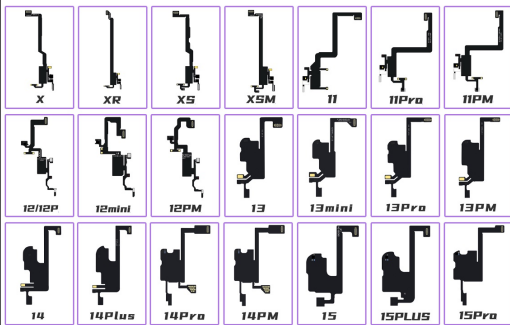

True Tone Repair Cable

兼容新版本iOS
Compatible With New Versions Of iOS

Flex Luban Auricular

True Tone iPhone Luban

鲁班工具 WYLIE 威利

L3