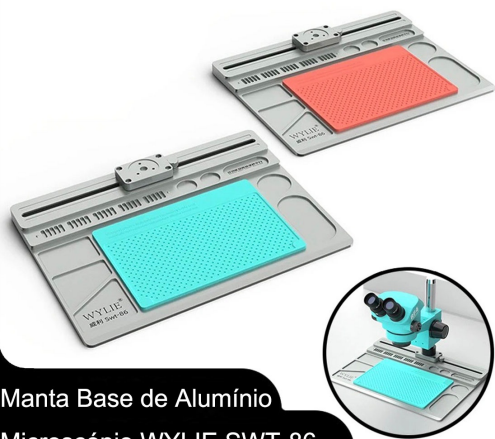

WYLIE 威利

Manta Base de Alumínio
Microscópio WYLIE SWT-86

Manta Base de Alumínio Para Microscópio WYLIE

SKU:

Price: R$200.00 - R$500.00

Categories: [Microscópio e Acessórios](#)

WYLIE 威利