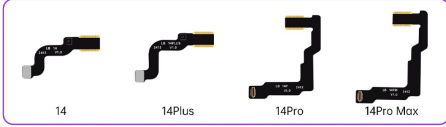

鲁班工具 WYLIE 威利

Front camera repair cable

Flex FPC Reparo

Câmera Frontal iPhone Luban

兼容新版本iOS
Compatible With New Versions Of iOS

鲁班工具 WYLIE 威利