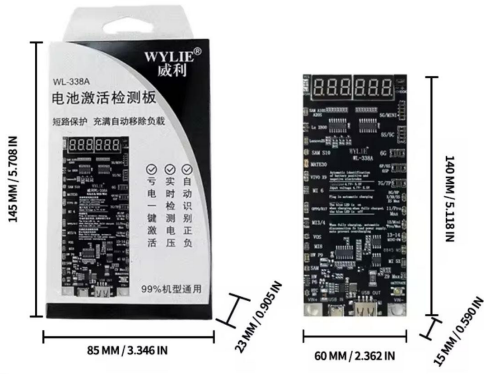

### Huawei/Android Universal test board

Mobile phone tests that meet different specifications of Cato

SIM1 SIM2/TF1  
SIM1 SIM2  
TF1  
TF2  
SIM2  
SIM1

Suitable for IP mobile phones Single/Dual SIM series

Placa de Teste Sinal de Smartphone Universal WYLIE

WYLIE® 威利®

Placa Reativador de Bateria  
iPhone e Android WYLIE WL-338A

WYLIE® 威利®