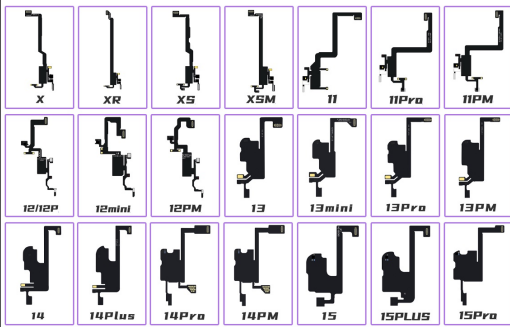

True Tone Repair Cable

兼容新版本iOS
Compatible With New Versions Of iOS

Flex Luban Auricular

True Tone iPhone Luban

鲁班工具 WYLIE 威利

L3