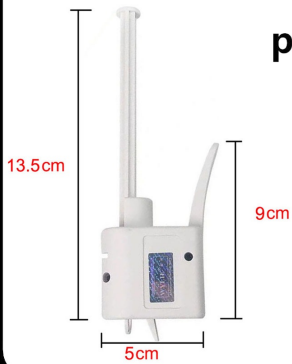

Smooth and precise gluing

5CC
CYLINDER SPECIAL

ERGONOMIC DESIGN
FIXED SLOT DESIGN
STORAGE NOZZLE TUBE

WL-005

Pistola Aplicador de Cola
e Fluxo para Seringa 5cc WYLIE

WYLIE® 威利®

(Hog Bristle + wire material)
ANTI-STATIC BRUSH
FOR PCB CLEAN

- —— 细钢丝材料
  Wire Material
- —— 不锈钢手柄
  Zinc Plated Steel handle
- —— 防静电防烫热缩管
  Shrink Tubing for Anti Static&Scalding
- —— 猪鬃毛材料
  Hog Bristle Material