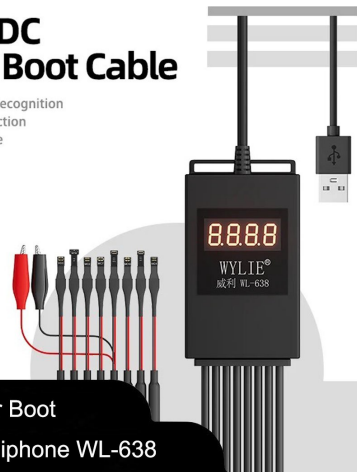

WYLIE® 威利®

Smart DC Power Boot Cable

Accurate Current Recognition
Overvoltage Protection
USB Input Interface
High Refresh Rate

WYLIE WL-638

Cabo Power Boot
Digital Para iPhone WL-638

WYLIE® 威利®