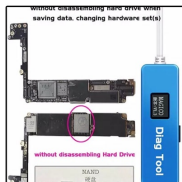

### Magico Diag Tool

Magico Diag Tool helps enter Purple-screen Mode without having to use a PC

Magico Diag

Ferramentas Dfu iPhone iPad

WYLIE 威利

Luvas antiestáticas

ESD GLOVES ST-375 WYLIE

• WYLIE® 威利 •