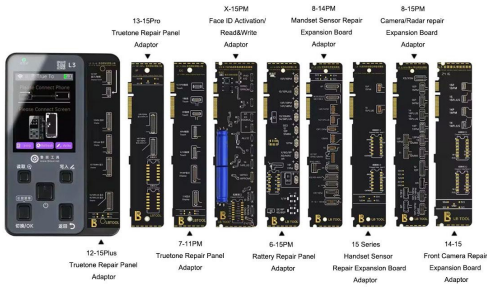

Programador

Luban L3 Completo