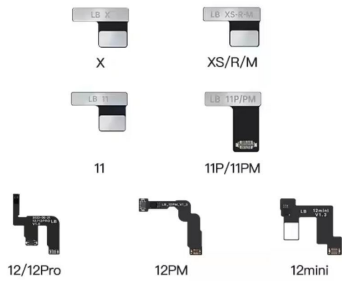

Face ID Repair Flex Cable Full Set

Tag Reparo

FACE ID Do iPhone Luban

兼容新版本iOS
Compatible with new versions of iOS