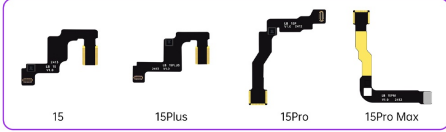

鲁班工具 WYLIE 威利

Front camera repair cable

Flex FPC Reparo

Câmera Frontal iPhone Luban

兼容新版本iOS
Compatible With New Versions Of iOS

鲁班工具 WYLIE 威利