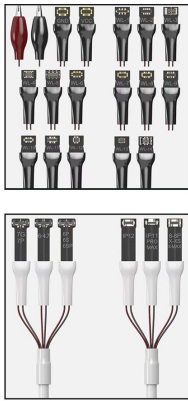

• WYLIE® 威利 •

Cabo Power Boot  
Ipad WYLIE WL-648

WYLIE 威利

iPhone DC Power Boot Line

3A 2 IN 1 USB cable(6 Ports)

- 7/7P :1
- 6P/6S/6SP :2
- 8/8P/X/XS/Max/XR :3
- 11/11Pro/11PM :4
- 15/15PL/12/12mini/12P/12PM :5
- 13/13mini/13P/13PM :6
- 14/14P/14PL/14PM/15P/15PM

Cabo Power Boot

iphone 6s ao 15 PM WL- 619

WYLIE 威利

Cabo Power Boot

Android Qianli QL-Iboot

WYLIE 威利

QIANLI 潜力

iPower Pro Max 7th

New Upgrade

iPhone 6-14 Series

Cabo Power Boot

iPhone Qianli Ipower Pro Max

WYLIE® 威利

Digital display design

20000+key tests  
Metal keys are comfortable and durable

Cabo Power Boot Digital  
E Botão Ligar iPhone WL-615

WYLIE® 威利

Cabo Power Boot  
Android e iPhone WYLIE WL-618

WYLIE®